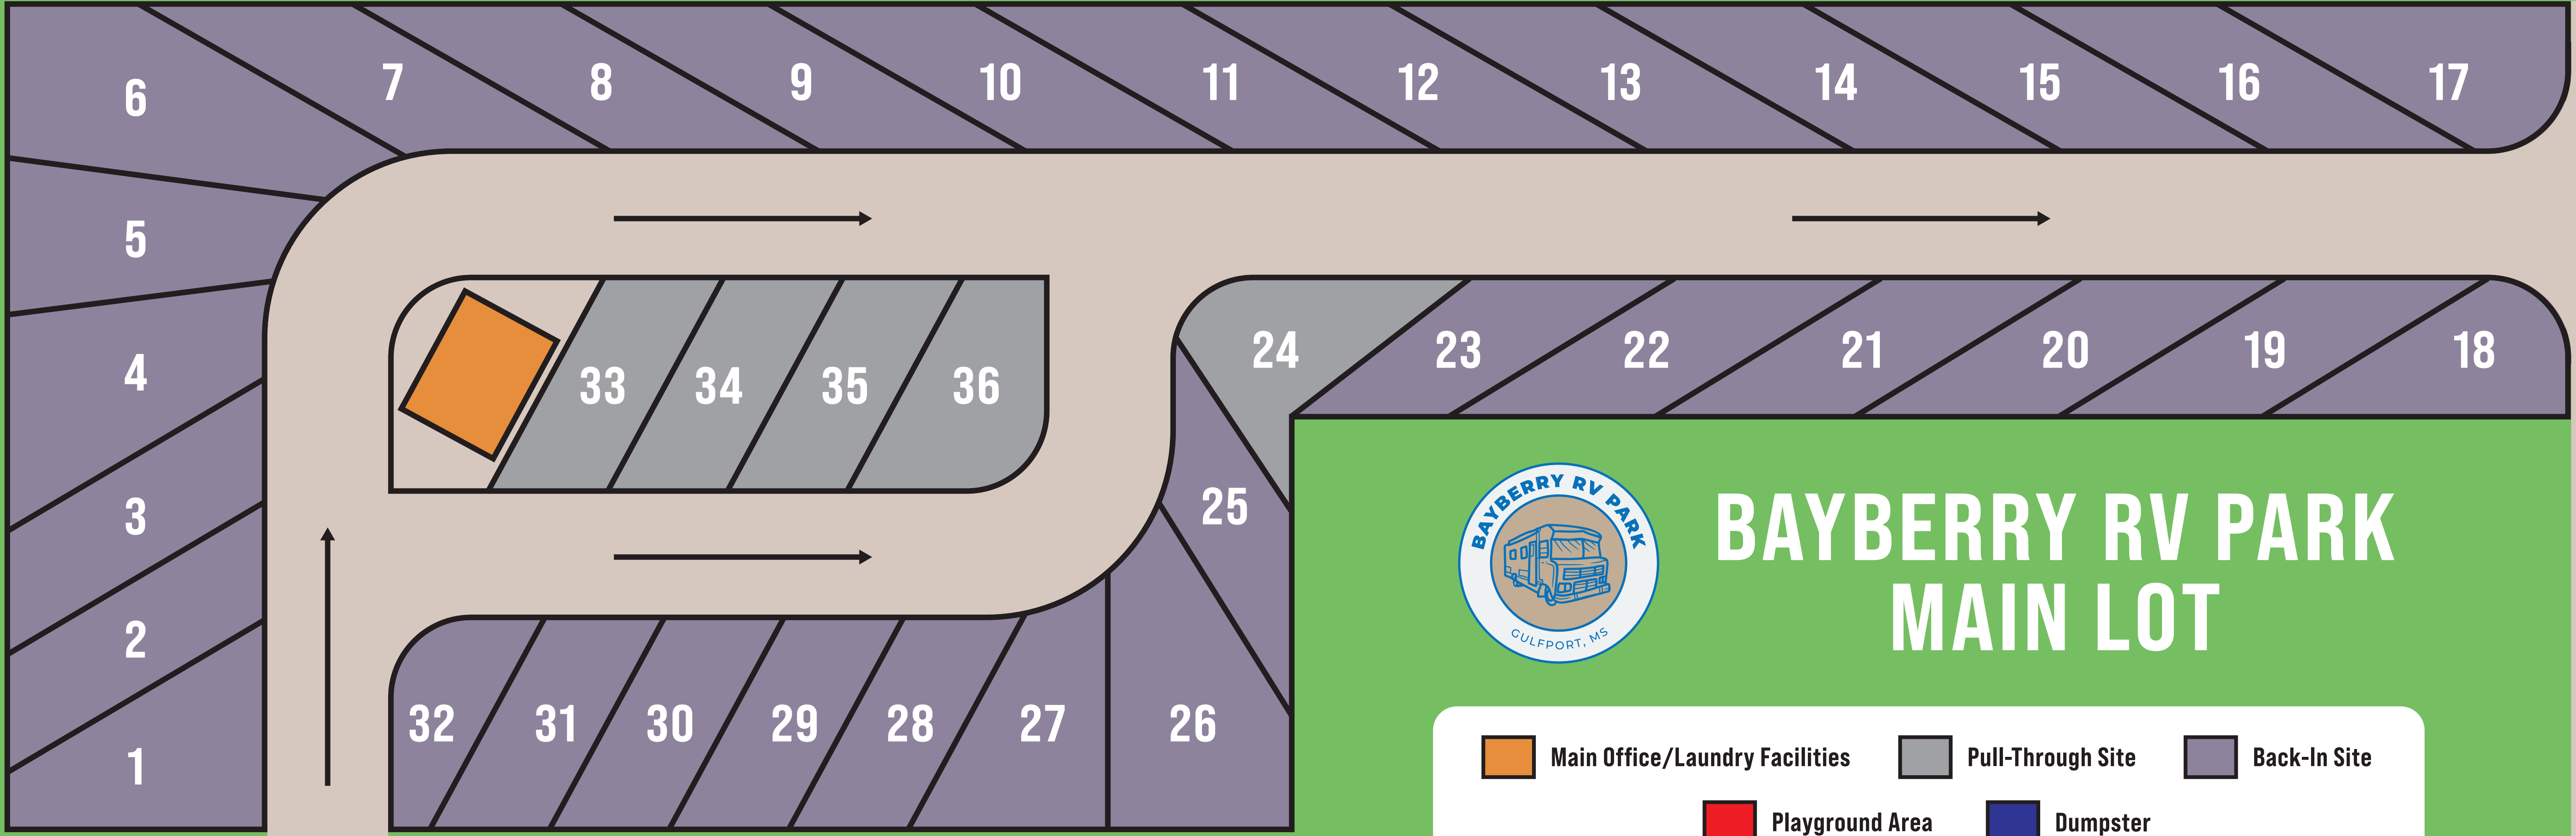

← Dog Walk Area →

BAYBERRY RV PARK MAIN LOT

 Main Office/Laundry Facilities	 Pull-Through Site	 Back-In Site
 Playground Area	 Dumpster	

16th Street